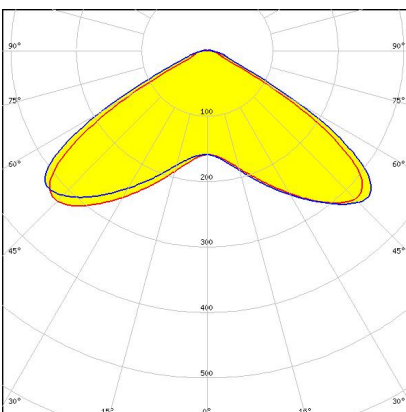

DAHLIA

Ingress protected linear lens for horticultural lighting.
Compatible with up to 3535 size high-power LEDs.

DAHLIA is a efficient linear lens for uniform horticultural lighting. 120 single optics in one array to support various LED channel setups, ingress protected and easy to clean surface. Made from PMMA for good chemical resistance. Compatible with up to 3535 size high-power LEDs.

DAHLIA-TL

320 x 80 mm variant for horticultural top lighting

PRODUCTS:

CS16619_D AHLIA-TL110

Dimensions: 321.0 mm x 80.5 mm

Height: 11.00 mm

~120° wide beam

GENERAL INFORMATION:

NOTE: The typical beam angle will be changed by different color, chip size and chip position tolerance. The typical total beam angle is the full angle measured where the luminous intensity is half of the peak value.